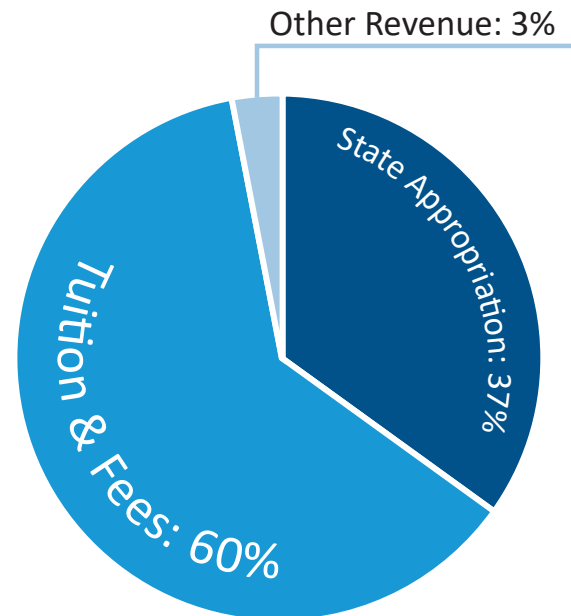

QCC AT ASSABET

\$20,772,130 State Appropriation

7th Highest State Appropriation among Community Colleges

4th Highest Enrollment among Community Colleges*

674 Students residing in Assabet Valley

258 Minority students residing in Assabet Valley

\$7,150 Cost to attend

\$7,719 Cost of Instruction Per Student

FUNDING SOURCES

FINANCIAL AID

55% of QCC students from Assabet Valley receive financial aid such as: Federal and State loans, private loans, grants, and scholarship funds