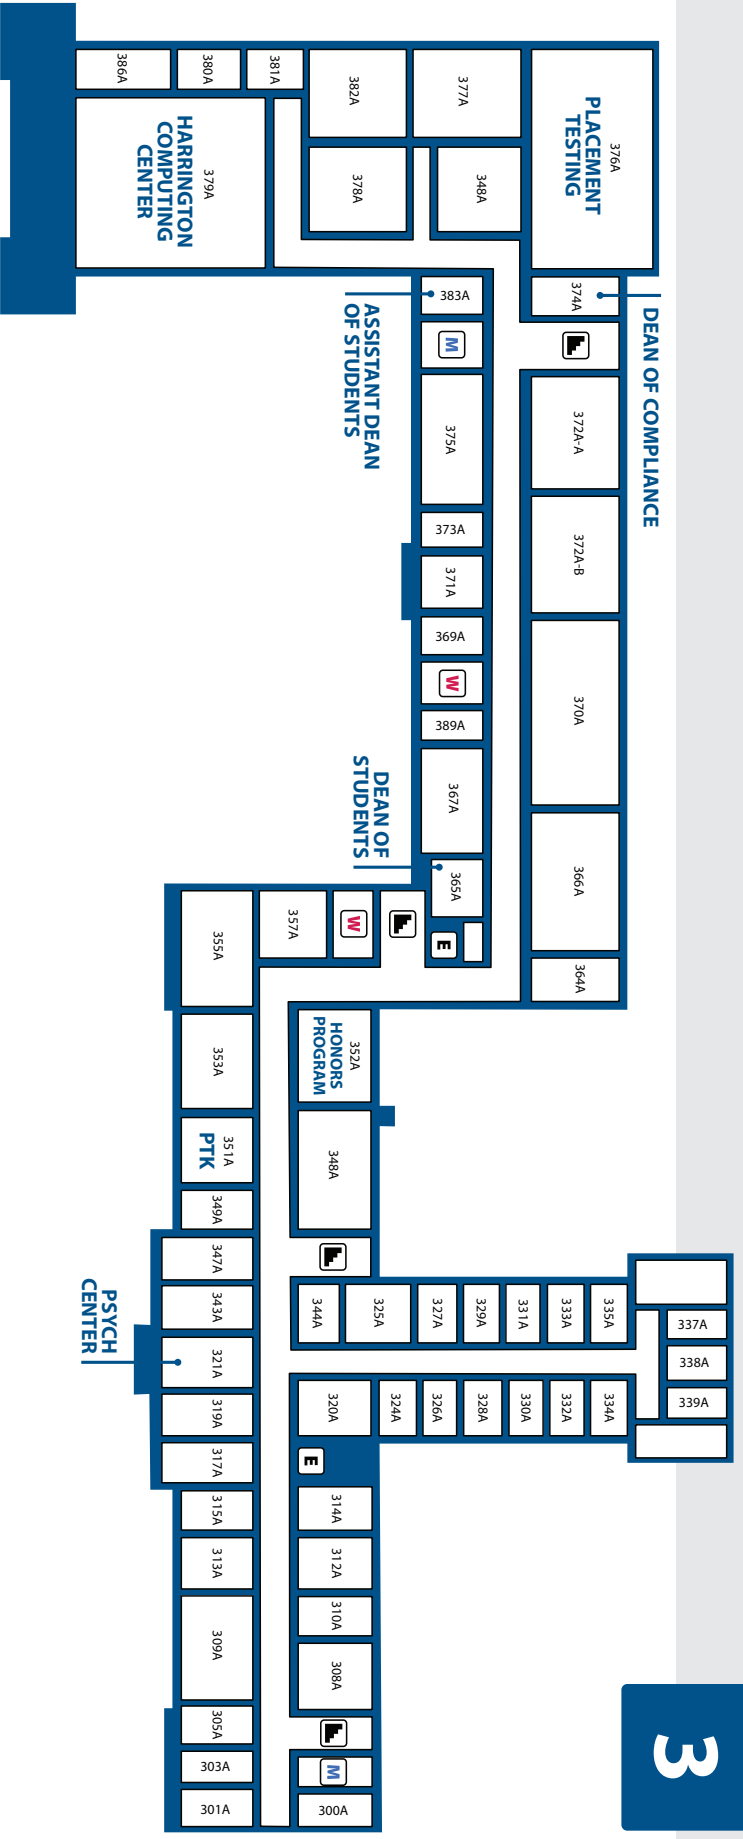

QUINSIGAMOND
Community College

- EXIT / ENTRANCE
- ELEVATOR
- STAIRS
- WOMEN'S BATHROOM
- MEN'S BATHROOM
- UNISEX BATHROOM
- STUDENT & VISITOR ENTRANCE

3

4

E EXIT / ENTRANCE

E ELEVATOR

W WOMEN'S BATHROOM

M MEN'S BATHROOM

B UNISEX BATHROOM

W WOMEN'S BATHROOM

M MEN'S BATHROOM

B UNISEX BATHROOM

2

All visitors and those seeking Admissions should start at the Welcome Center

1. Welcome Center		3. Surprenant Hall (S)
2. Administration Building (A)		Gateway to College Hebert Auditorium
Lower Level	Lower Level - A	
Bookstore	B07A	
Business Office	Lower Level - A	
Cafeteria	B58A	
High School Equivalency Testing	67A	
I.T. Service Desk		
First Floor		
Assistant Dean of Students	383A	
Counseling	162A	
Dental Hygiene Clinic	165A	
Financial Aid	132A	
President's Office	152A	
Registrar	103A	
TRIO Student Support Services	170A	
VP of Academic Affairs	133A	
VP of Strategic Enrollment Management & Student Engagement		
Second Floor		
Disability Services	246A	
Veteran Affairs Office	258A	
Human Resources	222A	
Career Services & Credit for Prior Learning	272A	
Third Floor		
Dean of Students	365A	
Harrington Academic Computing Center	379A	
		4. Ahlfors Hall (ALF)
		Office of Distance Learning & Professional Development
		5. Athletic Center (AC)
		Fitness Center Gymnasium Campus Police
		6. Campus Police (136AC)
		7. Child Study Center (CSC)
		Student Life Open Door Newspaper Student Senate
		8. Fuller Student Center
		9. Harrington Learning Center (HLC)
		Second Floor
		Academic Advising & Placement Testing Admissions Writing Center General Academic Areas Tutoring Center Math Center Transfer Services
		Third Floor
		Alden Library
		10. QUEST Center
		11. Athletic Field & Track
		12. Chupka Baseball Field