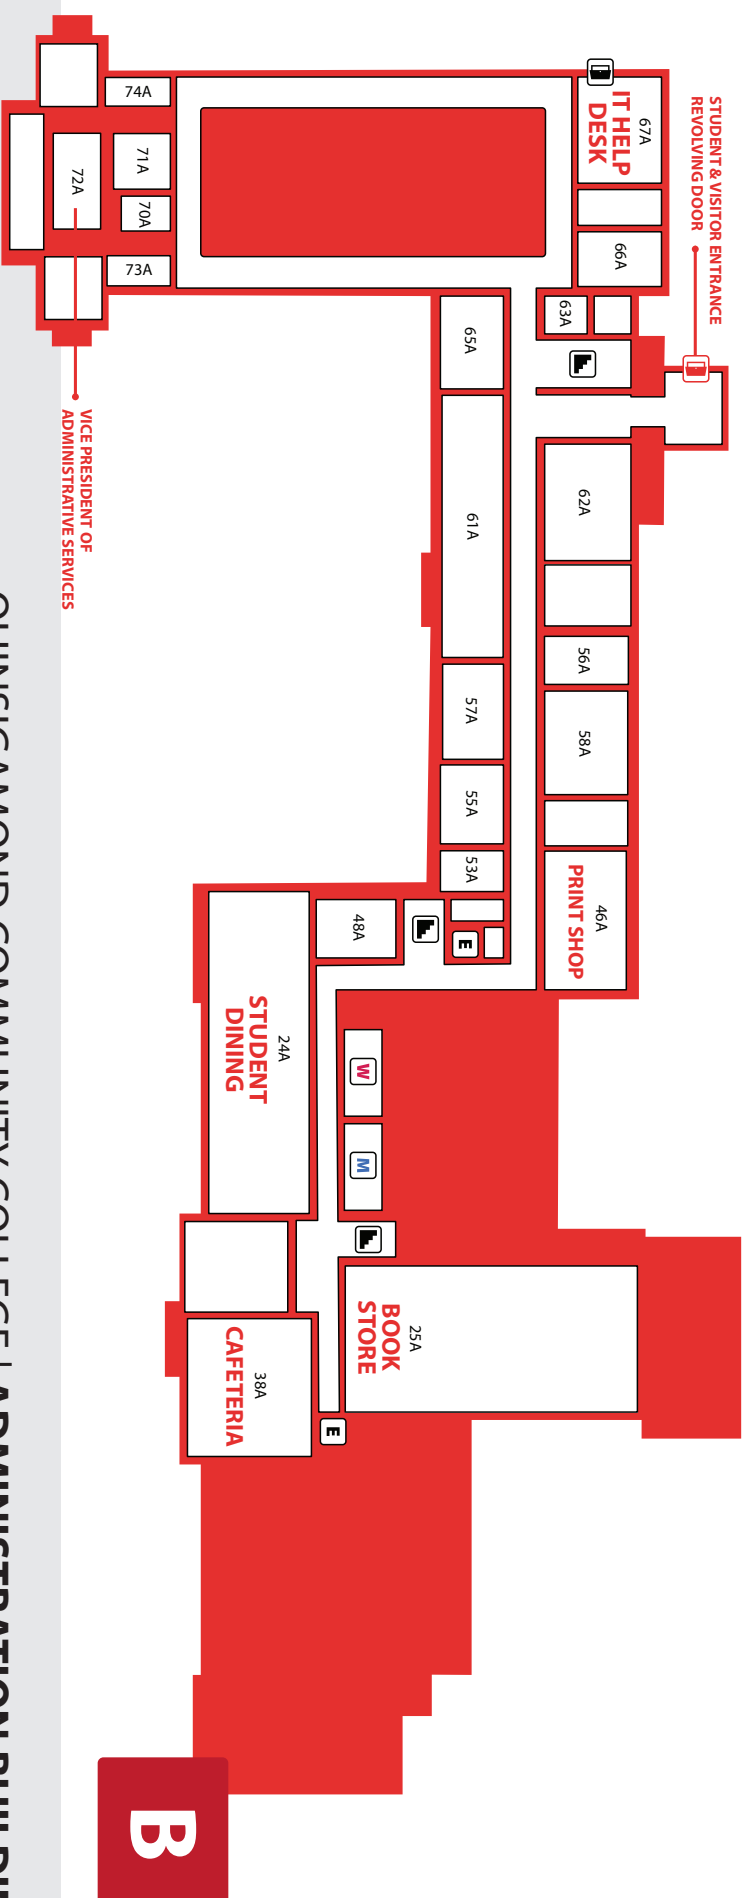

QUINSIGAMOND
Community College

- EXIT / ENTRANCE
- ELEVATOR
- STAIRS
- WOMEN'S BATHROOM
- MEN'S BATHROOM
- UNISEX BATHROOM
- STUDENT & VISITOR ENTRANCE

3

4

E EXIT / ENTRANCE

E ELEVATOR

W WOMEN'S BATHROOM

M MEN'S BATHROOM

B UNISEX BATHROOM

W WOMEN'S BATHROOM

M MEN'S BATHROOM

B UNISEX BATHROOM

2

All visitors and those seeking Admissions should start at the Welcome Center

1. Welcome Center		3. Surprenant Hall (S)
2. Administration Building (A)		Gateway to College Hebert Auditorium
Lower Level	Lower Level - A	
Bookstore	B07A	
Business Office	Lower Level - A	
Cafeteria	B58A	
High School Equivalency Testing	67A	
I.T. Service Desk		
First Floor		
Assistant Dean of Students	383A	
Counseling	162A	
Dental Hygiene Clinic	165A	
Financial Aid	132A	
President's Office	152A	
Registrar	103A	
TRIO Student Support Services	170A	
VP of Academic Affairs	133A	
VP of Strategic Enrollment Management & Student Engagement		
Second Floor		
Disability Services	246A	
Veteran Affairs Office	258A	
Human Resources	222A	
Career Services & Credit for Prior Learning	272A	
Third Floor		
Dean of Students	365A	
Harrington Academic Computing Center	379A	
		4. Ahlfors Hall (ALF)
		Office of Distance Learning & Professional Development
		5. Athletic Center (AC)
		Fitness Center Gymnasium Campus Police
		6. Campus Police (136AC)
		7. Child Study Center (CSC)
		Student Life Open Door Newspaper Student Senate
		8. Fuller Student Center
		9. Harrington Learning Center (HLC)
		Second Floor
		Academic Advising & Placement Testing Admissions Writing Center General Academic Areas Tutoring Center Math Center Transfer Services
		Third Floor
		Alden Library
		10. QUEST Center
		11. Athletic Field & Track
		12. Chupka Baseball Field