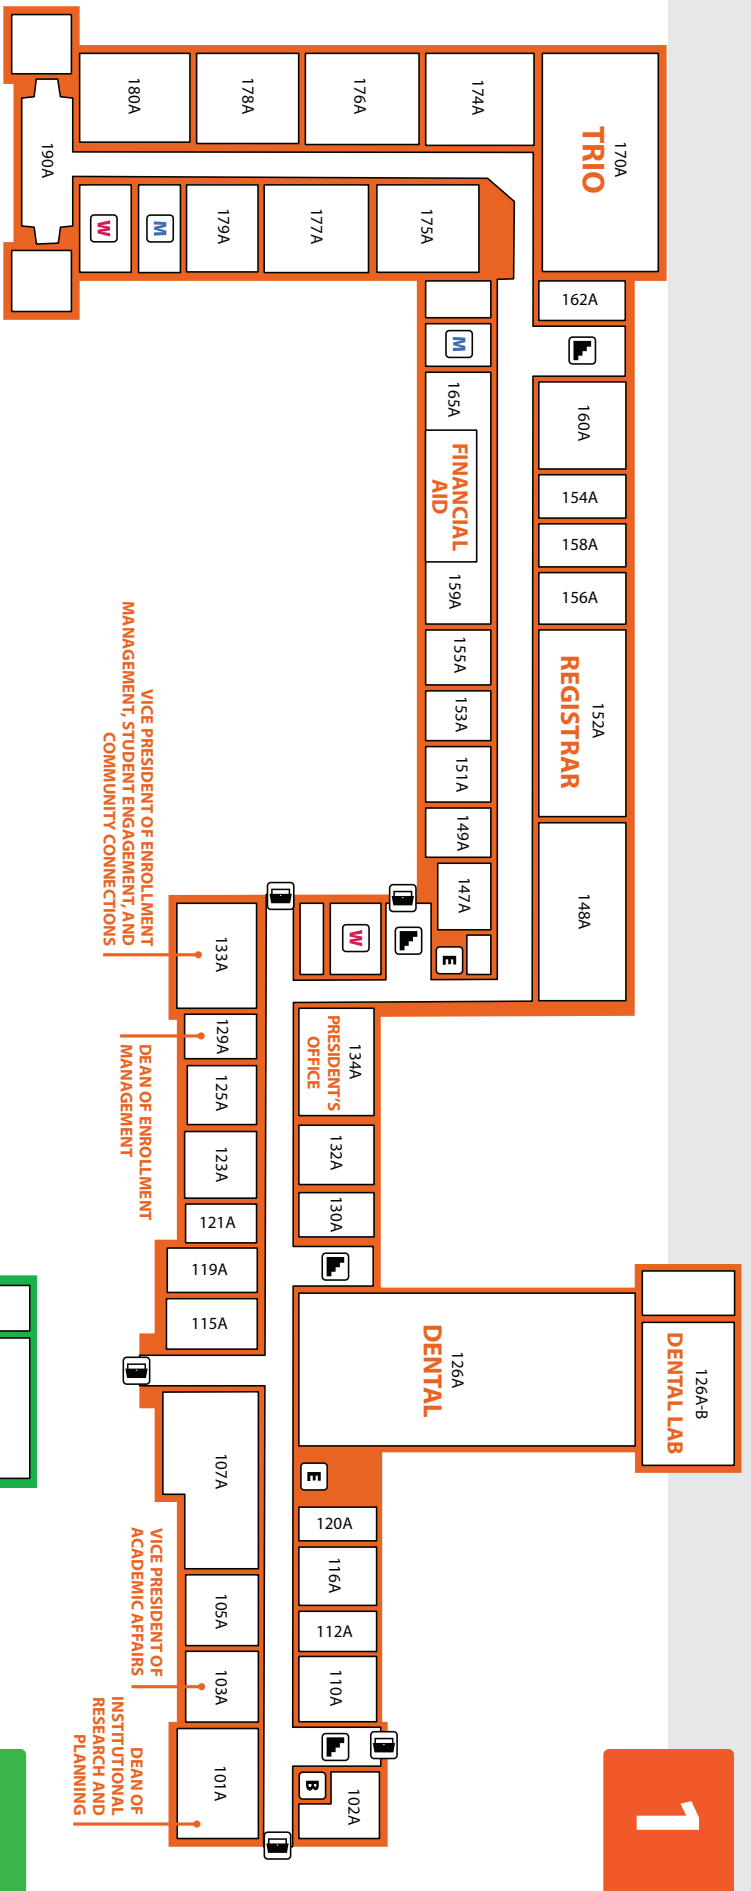

QUINSIGAMOND
Community College

- EXIT / ENTRANCE
- ELEVATOR
- STAIRS
- WOMEN'S BATHROOM
- MEN'S BATHROOM
- UNISEX BATHROOM
- STUDENT & VISITOR ENTRANCE

3

4

E EXIT / ENTRANCE

E ELEVATOR

W WOMEN'S BATHROOM

M MEN'S BATHROOM

B UNISEX BATHROOM

W WOMEN'S BATHROOM

M MEN'S BATHROOM

B UNISEX BATHROOM

2

All visitors and those seeking Admissions should start at the Welcome Center

1. Welcome Center		3. Surprenant Hall (S)
2. Administration Building (A)		Gateway to College Hebert Auditorium
Lower Level	Lower Level - A	
Bookstore	B07A	
Business Office	Lower Level - A	
Cafeteria	B58A	
High School Equivalency Testing	67A	
I.T. Service Desk		
First Floor		
Assistant Dean of Students	383A	
Counseling	162A	
Dental Hygiene Clinic	165A	
Financial Aid	132A	
President's Office	152A	
Registrar	103A	
TRIO Student Support Services	170A	
VP of Academic Affairs	133A	
VP of Strategic Enrollment Management & Student Engagement		
Second Floor		
Disability Services	246A	
Veteran Affairs Office	258A	
Human Resources	222A	
Career Services & Credit for Prior Learning	272A	
Third Floor		
Dean of Students	365A	
Harrington Academic Computing Center	379A	
		4. Ahlfors Hall (ALF)
		Office of Distance Learning & Professional Development
		5. Athletic Center (AC)
		Fitness Center Gymnasium Campus Police
		6. Campus Police (136AC)
		7. Child Study Center (CSC)
		Student Life Open Door Newspaper Student Senate
		8. Fuller Student Center
		9. Harrington Learning Center (HLC)
		Second Floor
		Academic Advising & Placement Testing Admissions Writing Center General Academic Areas Tutoring Center Math Center Transfer Services
		Third Floor
		Alden Library
		10. QUEST Center
		11. Athletic Field & Track
		12. Chupka Baseball Field