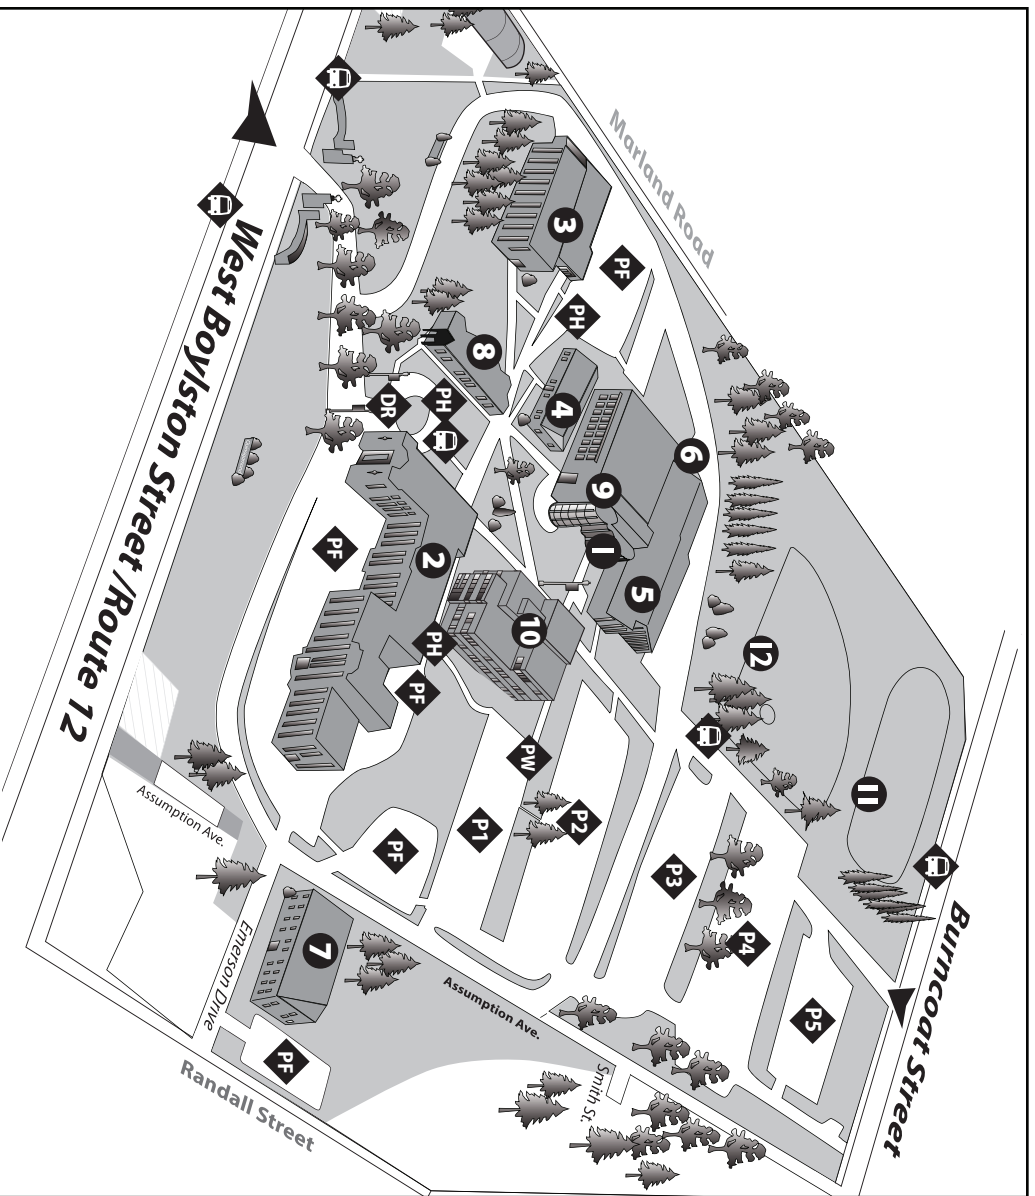

B UNISEX BATHROOM

W WOMEN'S BATHROOM

M MEN'S BATHROOM

B UNISEX BATHROOM

2

All visitors and those seeking Admissions should start at the Welcome Center

1. Welcome Center		3. Surprenant Hall (S)
2. Administration Building (A)		Gateway to College Hebert Auditorium
Lower Level	Lower Level - A	
Bookstore	B07A	
Business Office	Lower Level - A	
Cafeteria	B58A	
High School Equivalency Testing	67A	
I.T. Service Desk		
First Floor		
Assistant Dean of Students	383A	
Counseling	162A	
Dental Hygiene Clinic	165A	
Financial Aid	132A	
President's Office	152A	
Registrar	103A	
TRIO Student Support Services	170A	
VP of Academic Affairs	133A	
VP of Strategic Enrollment Management & Student Engagement		
Second Floor		
Disability Services	246A	
Veteran Affairs Office	258A	
Human Resources	222A	
Career Services & Credit for Prior Learning	272A	
Third Floor		
Dean of Students	365A	
Harrington Academic Computing Center	379A	
		4. Ahlfors Hall (ALF)
		Office of Distance Learning & Professional Development
		5. Athletic Center (AC)
		Fitness Center Gymnasium Campus Police
		6. Campus Police (136AC)
		7. Child Study Center (CSC)
		Student Life Open Door Newspaper Student Senate
		8. Fuller Student Center
		9. Harrington Learning Center (HLC)
		Second Floor
		Academic Advising & Placement Testing Admissions Writing Center General Academic Areas Tutoring Center Math Center Transfer Services
		Third Floor
		Alden Library
		10. QUEST Center
		11. Athletic Field & Track
		12. Chupka Baseball Field